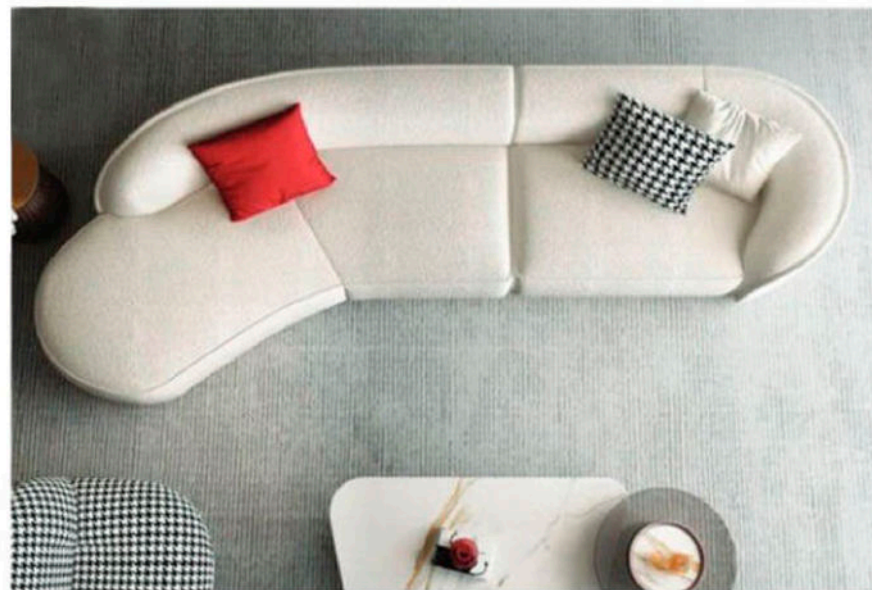

“inspiring designs”

- Bespoke Furniture
- Interior Products
- Custom Designs

RELAX

TWO SEATER W:216 D:108 H:68

RELAX

FOUR SEATER W:296 D:108 H:68

POUF W:80 D:80 H:43

ARMCHAIR W:136 D:108 H:68

ARYA

190 CM

41 CM

315 CM

85 CM

64 CM

125 CM

ARYA