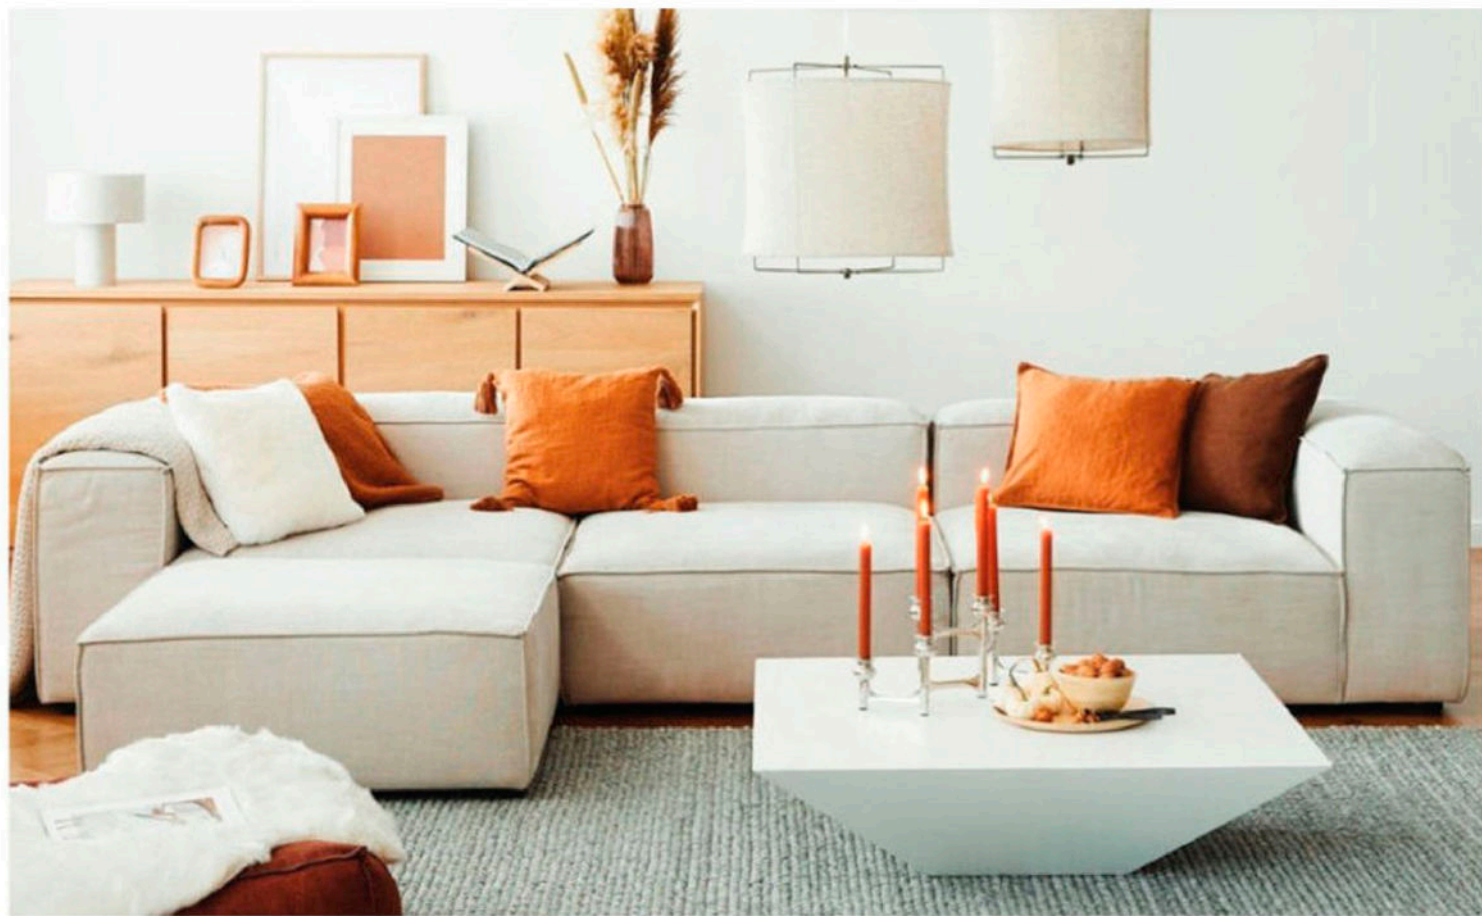

“inspiring designs”

- Bespoke Furniture
- Interior Products
- Custom Designs

RELAX

TWO SEATER W:216 D:108 H:68

RELAX

FOUR SEATER W:296 D:108 H:68

POUF W:80 D:80 H:43

ARMCHAIR W:136 D:108 H:68